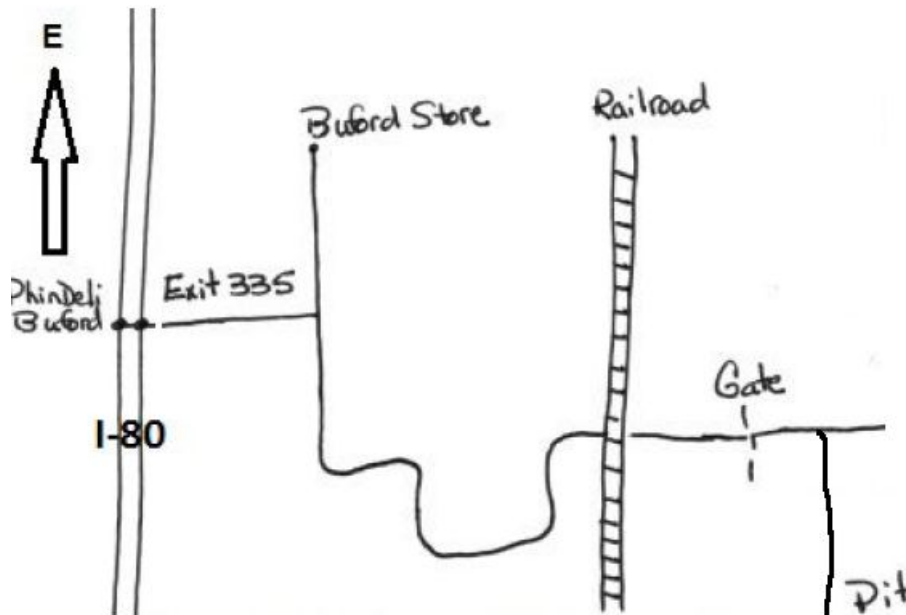

2020 SCHEDULE:

9/5-6 Mosteller Cup

9/19-20 Hat Six Rocks